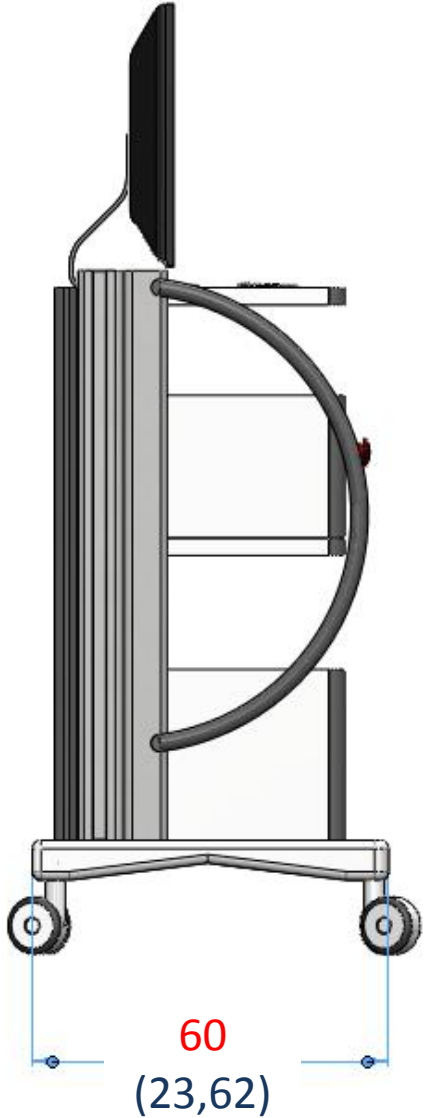

Vimago - Physical Dimensions

Total Weight (Vimago + Workstation) = 600kg = 1320 Pounds

 Centimeters

 Inches

Workstation - Physical Dimensions

 Centimeters
 Inches