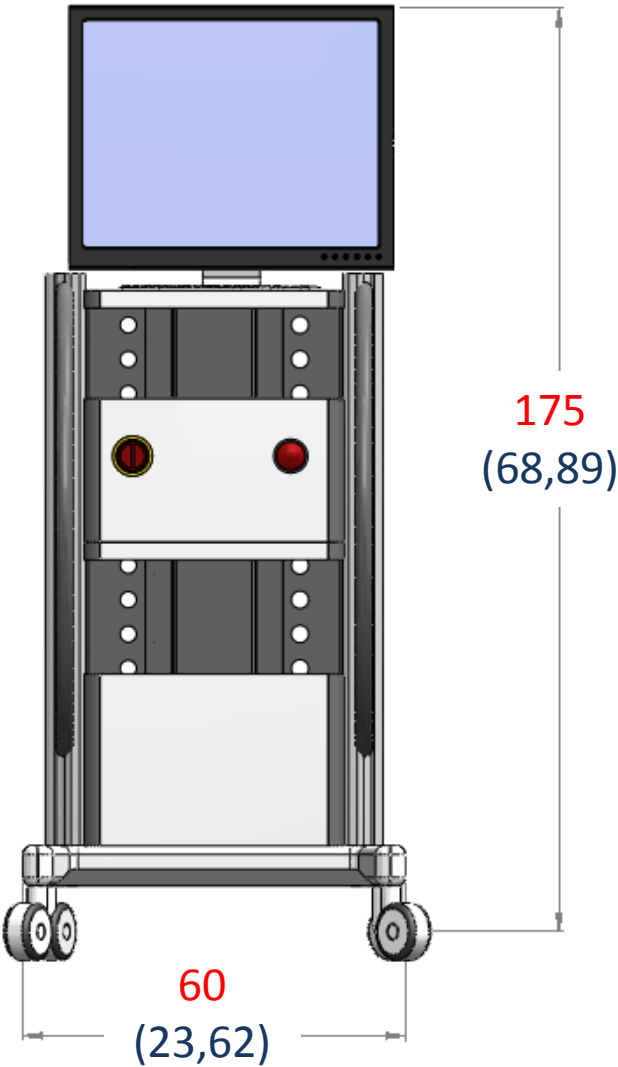

Vimago - Physical Dimensions

Total Weight (Vimago + Workstation) = 600kg = 1320 Pounds

 Centimeters

 Inches

Workstation - Physical Dimensions

 Centimeters
 Inches