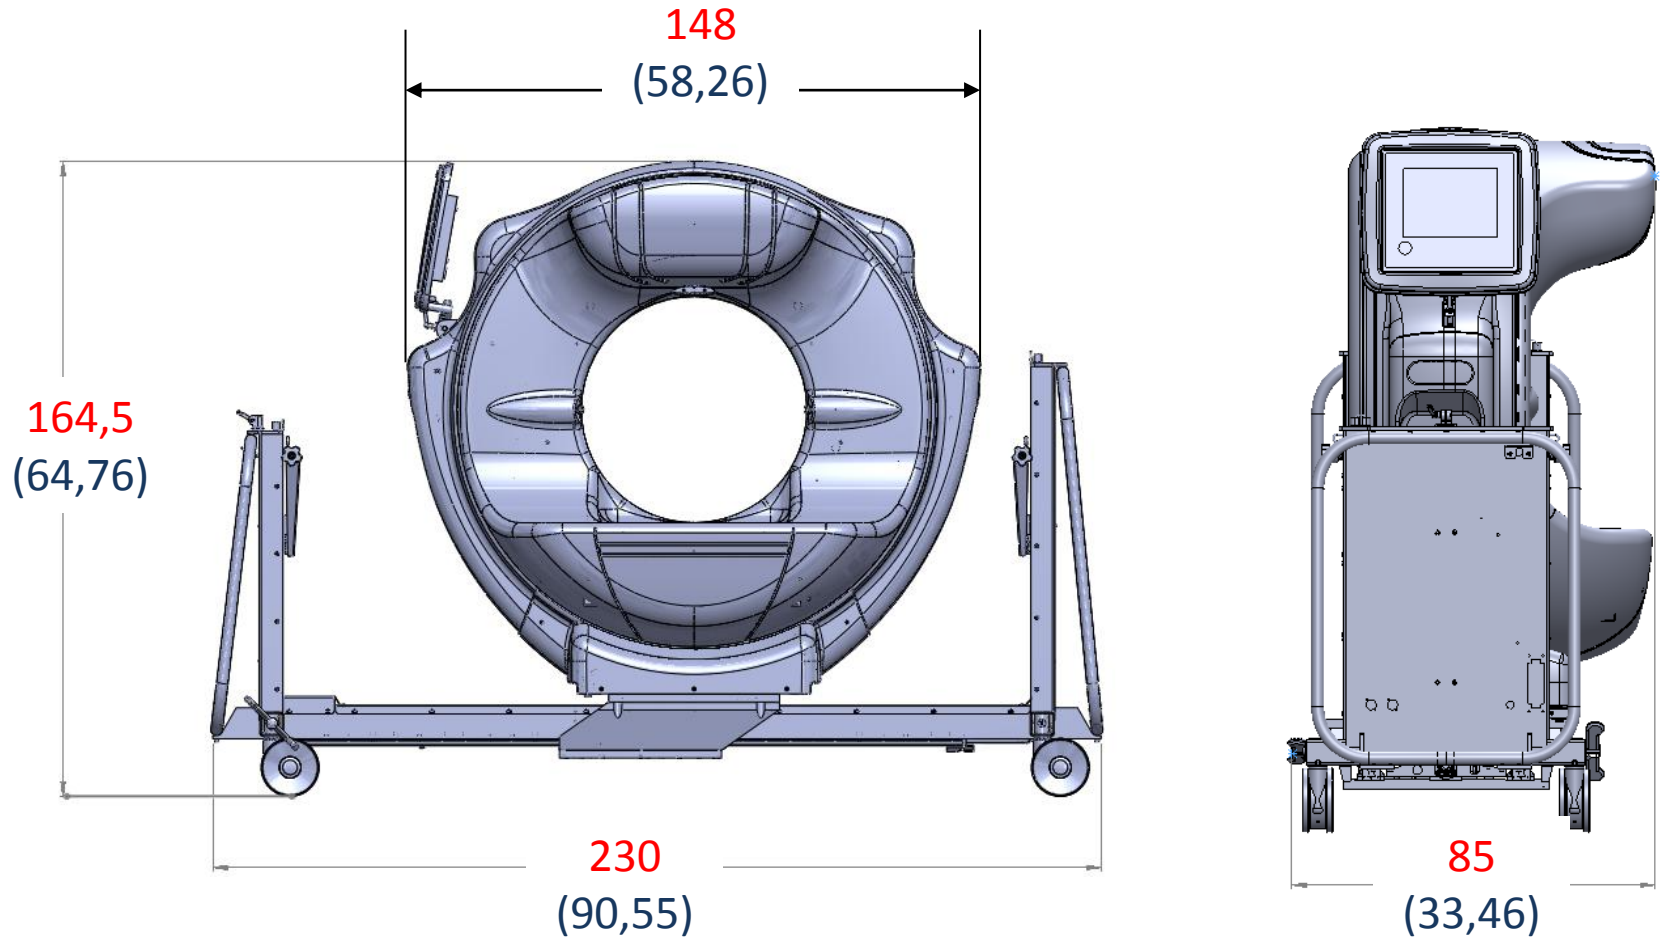

Vimago - Physical Dimensions

Total Weight (Vimago + Workstation) = 600kg = 1320 Pounds

 Centimeters

 Inches

Workstation - Physical Dimensions

 Centimeters
 Inches